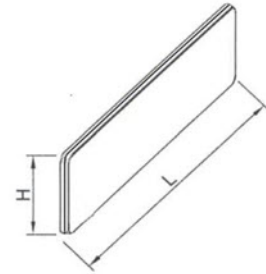

OBEX II [Form] Screen - Rectangular type A Deskover

Number	Description	Length	Height	Fabric A	Fabric B
VSF4A0800R	Desk mounted	800 L	400 H	£111.50	£118.00
VSF4A1000R	Desk mounted	1000 L	400 H	£119.00	£127.00
VSF4A1200R	Desk mounted	1200 L	400 H	£124.50	£133.50
VSF4A1400R	Desk mounted	1400 L	400 H	£129.00	£138.00
VSF4A1600R	Desk mounted	1600 L	400 H	£131.50	£140.00
VSF4A1800R	Desk mounted	1800 L	400 H	£144.50	£157.00
VSF4A2000R	Desk mounted	2000 L	400 H	£156.00	£170.00