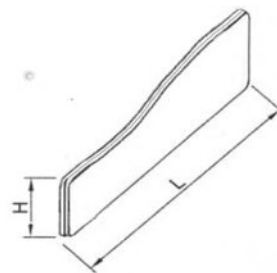

Desk mounting brackets in steel , epoxy powder coated in Silver

Type 1, To be used with desktops upto 25mm thick. Clamp around desktop

Type 2, To be used in all other instances - requires screw fixing to desk

NB: Where possible orders should be accompanied with a furniture layout to help us ensure that the correct brackets are supplied.

OBEX I *[Basic]* Screen - Rectangular type A Deskover

Part Number	Description	Length	Height	Fabric A	Fabric B
VSP4A0800R	Desk mounted	800 L	400 H	£90.00	£97.00
VSP4A1000R	Desk mounted	1000 L	400 H	£98.00	£106.00
VSP4A1200R	Desk mounted	1200 L	400 H	£103.50	£113.50
VSP4A1400R	Desk mounted	1400 L	400 H	£110.00	£120.00
VSP4A1600R	Desk mounted	1600 L	400 H	£112.50	£123.50
VSP4A1800R	Desk mounted	1800 L	400 H	£124.50	£139.00
VSP4A2000R	Desk mounted	2000 L	400 H	£130.00	£147.00

OBEX I *[Basic]* Screen - Wave type A Deskover

Part Number	Description	Length	Height	Fabric A	Fabric B
VSP4B0800W	Desk mounted	800 L	400/250 H	£101.50	£108.00
VSP4B1000W	Desk mounted	1000 L	400/250 H	£109.00	£117.00
VSP4B1200W	Desk mounted	1200 L	400/250 H	£114.50	£124.50
VSP4B1400W	Desk mounted	1400 L	400/250 H	£121.50	£131.50
VSP4B1600W	Desk mounted	1600 L	400/250 H	£123.50	£134.50
VSP4B1800W	Desk mounted	1800 L	400/250 H	£136.00	£150.00
VSP4B2000W	Desk mounted	2000 L	400/250 H	£141.50	£158.00