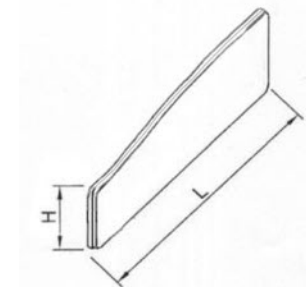

OBEX II [Form] Screen - Arc type A Deskover

Part Number	Description	Length	Height	Fabric A	Fabric B
VSF4B0800A	Desk mounted	800 L	400/250 H	£122.50	£129.00
VSF4B1000A	Desk mounted	1000 L	400/250 H	£130.00	£138.00
VSF4B1200A	Desk mounted	1200 L	400/250 H	£136.00	£144.50
VSF4B1400A	Desk mounted	1400 L	400/250 H	£140.00	£149.00
VSF4B1600A	Desk mounted	1600 L	400/250 H	£142.50	£151.50
VSF4B1800A	Desk mounted	1800 L	400/250 H	£156.00	£168.00
VSF4B2000A	Desk mounted	2000 L	400/250 H	£167.00	£181.50