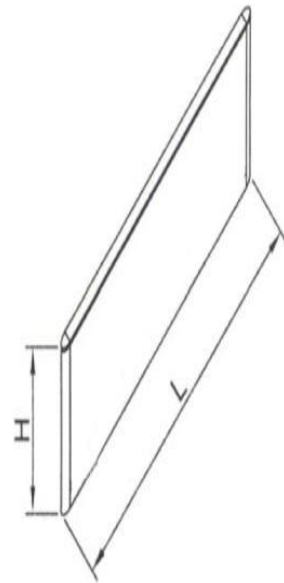

Offering the ability to link adjacent screens, each screen is supplied with two lengths of dumbbell linking strip.

25mm thick screens featuring slimline Aluminium uprights + matching trim & caps.

2mm CMLR foam to part 1 furniture and furnishings fire regulations 1988

OBEX II [Form] Screen - Floor Standing

Part Number	Description	Length	Height	Fabric A	Fabric B
VSF5A1200X800FS	Free Standing	800 L	1200 H	£206.00	£219.00
VSF5A1200X1000FS	Free Standing	1000 L	1200 H	£211.50	£224.50
VSF5A1200X1200FS	Free Standing	1200 L	1200 H	£233.50	£247.00
VSF5A1200X1400FS	Free Standing	1400 L	1200 H	£239.00	£252.50
VSF5A1200X1600FS	Free Standing	1600 L	1200 H	£244.50	£258.00
VSF5A1200X1800FS	Free Standing	1800 L	1200 H	£278.00	£291.50
VSF5A1600X800FS	Free Standing	800 L	1600 H	£217.00	£230.00
VSF5A1600X1000FS	Free Standing	1000 L	1600 H	£222.50	£236.00
VSF5A1600X1200FS	Free Standing	1200 L	1600 H	£244.50	£258.00
VSF5A1600X1400FS	Free Standing	1400 L	1600 H	£250.00	£263.50
VSF5A1600X1600FS	Free Standing	1600 L	1600 H	£256.00	£269.00
VSF5A1600X1800FS	Free Standing	1800 L	1600 H	£289.00	£302.50
VSF5A1800X800FS	Free Standing	800 L	1800 H	£244.50	£258.00
VSF5A1600X1000FS	Free Standing	1000 L	1800 H	£272.50	£286.00
VSF5A1800X1200FS	Free Standing	1200 L	1800 H	£289.00	£302.50
VSF5A1800X1400FS	Free Standing	1400 L	1800 H	£294.50	£308.00
VSF5A1800X1600FS	Free Standing	1600 L	1800 H	£300.00	£313.50
VSF5A1800X1800FS	Free Standing	1800 L	1800 H	N/A	N/A