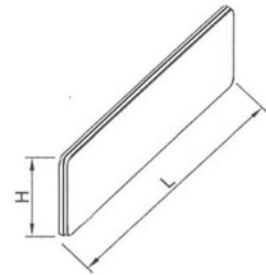

OBEX III [Expert] Desk Mounted Screens

The clean lines and simple shape of the OBEX III expert range is a versatile and functional screen that fits easily into any modern working environment. The construction features powder coated Aluminium uprights, top cap and accessory rail together.

25mm Chipboard core

Fabric A : Camira Cara, Lucia, Bradbury Screen 66, Galaxy

Fabric B : Camira Screen, Doodle, Astra, Platinum

Desk mounting brackets in steel , epoxy powder coated in Silver:

Type 1, To be used with desktops upto 25mm thick. Clamp around desktop

Type 2, To be used in all other instances - requires screw fixing to desk

NB: Where possible orders should be accompanied with a furniture layout to help us ensure that the correct brackets are supplied.

OBEX II [Form] Screen - Rectangular type A Deskover

Number	Description	Length	Height	Fabric A	Fabric B
VSE4A0800R	Desk mounted	800 L	400 H	£124.50	£131.50
VSE4A1000R	Desk mounted	1000 L	400 H	£136.00	£144.50
VSE4A1200R	Desk mounted	1200 L	400 H	£141.50	£150.00
VSE4A1400R	Desk mounted	1400 L	400 H	£151.50	£160.00
VSE4A1600R	Desk mounted	1600 L	400 H	£158.00	£168.00
VSE4A1800R	Desk mounted	1800 L	400 H	£167.00	£179.00
VSE4A2000R	Desk mounted	2000 L	400 H	£179.00	£193.50

OBEX II [Form] Screen - Rectangular type C Deskover with toolrail

Part Number	Description	Length	Height	Fabric A	Fabric B
VSE4D0800T	Desk mounted	800 L	400 H	£149.00	£154.50
VSE4D1000T	Desk mounted	1000 L	400 H	£164.50	£172.50
VSE4D1200T	Desk mounted	1200 L	400 H	£174.50	£182.50
VSE4D1400T	Desk mounted	1400 L	400 H	£186.00	£196.00
VSE4D1600T	Desk mounted	1600 L	400 H	£200.00	£210.00
VSE4D1800T	Desk mounted	1800 L	400 H	£214.50	£224.50
VSE4D2000T	Desk mounted	2000 L	400 H	£230.00	£244.50