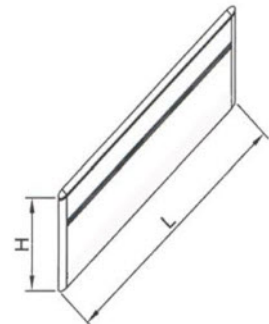

OBEX II [Form] Screen - Rectangular type C Deskover with toolrail

Part Number	Description	Length	Height	Fabric A	Fabric B
VSE4D0800T	Desk mounted	800 L	400 H	£149.00	£154.50
VSE4D1000T	Desk mounted	1000 L	400 H	£164.50	£172.50
VSE4D1200T	Desk mounted	1200 L	400 H	£174.50	£182.50
VSE4D1400T	Desk mounted	1400 L	400 H	£186.00	£196.00
VSE4D1600T	Desk mounted	1600 L	400 H	£200.00	£210.00
VSE4D1800T	Desk mounted	1800 L	400 H	£214.50	£224.50
VSE4D2000T	Desk mounted	2000 L	400 H	£230.00	£244.50