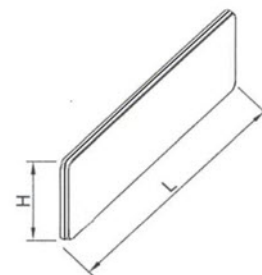

Desk mounting brackets in steel , epoxy powder coated in Silver

Type 1, To be used with desktops upto 25mm thick. Clamp around desktop

Type 2, To be used in all other instances - requires screw fixing to desk

NB: Where possible orders should be accompanied with a furniture layout to help us ensure that the correct brackets are supplied.

OBEX I *[Basic]* Screen - Rectangular type A Deskover

Part Number	Description	Length	Height	Fabric A	Fabric B
VSP4A0800R	Desk mounted	800 L	400 H	£90.00	£97.00
VSP4A1000R	Desk mounted	1000 L	400 H	£98.00	£106.00
VSP4A1200R	Desk mounted	1200 L	400 H	£103.50	£113.50
VSP4A1400R	Desk mounted	1400 L	400 H	£110.00	£120.00
VSP4A1600R	Desk mounted	1600 L	400 H	£112.50	£123.50
VSP4A1800R	Desk mounted	1800 L	400 H	£124.50	£139.00
VSP4A2000R	Desk mounted	2000 L	400 H	£130.00	£147.00