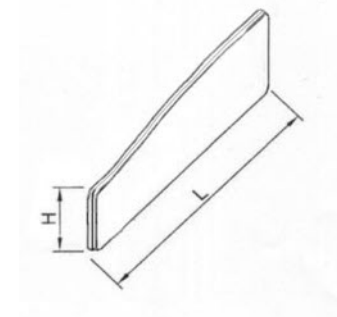

OBEX I *[Basic]* Screen - Arc type A Deskover

Part Number	Description	Length	Height	Fabric A	Fabric B
VSP4B0800A	Desk mounted	800 L	400/250 H	£101.50	£108.00
VSP4B1000A	Desk mounted	1000 L	400/250 H	£109.00	£117.00
VSP4B1200A	Desk mounted	1200 L	400/250 H	£114.50	£124.50
VSP4B1400A	Desk mounted	1400 L	400/250 H	£121.50	£131.50
VSP4B1600A	Desk mounted	1600 L	400/250 H	£123.50	£134.50
VSP4B1800A	Desk mounted	1800 L	400/250 H	£136.00	£150.00
VSP4B2000A	Desk mounted	2000 L	400/250 H	£141.50	£158.00